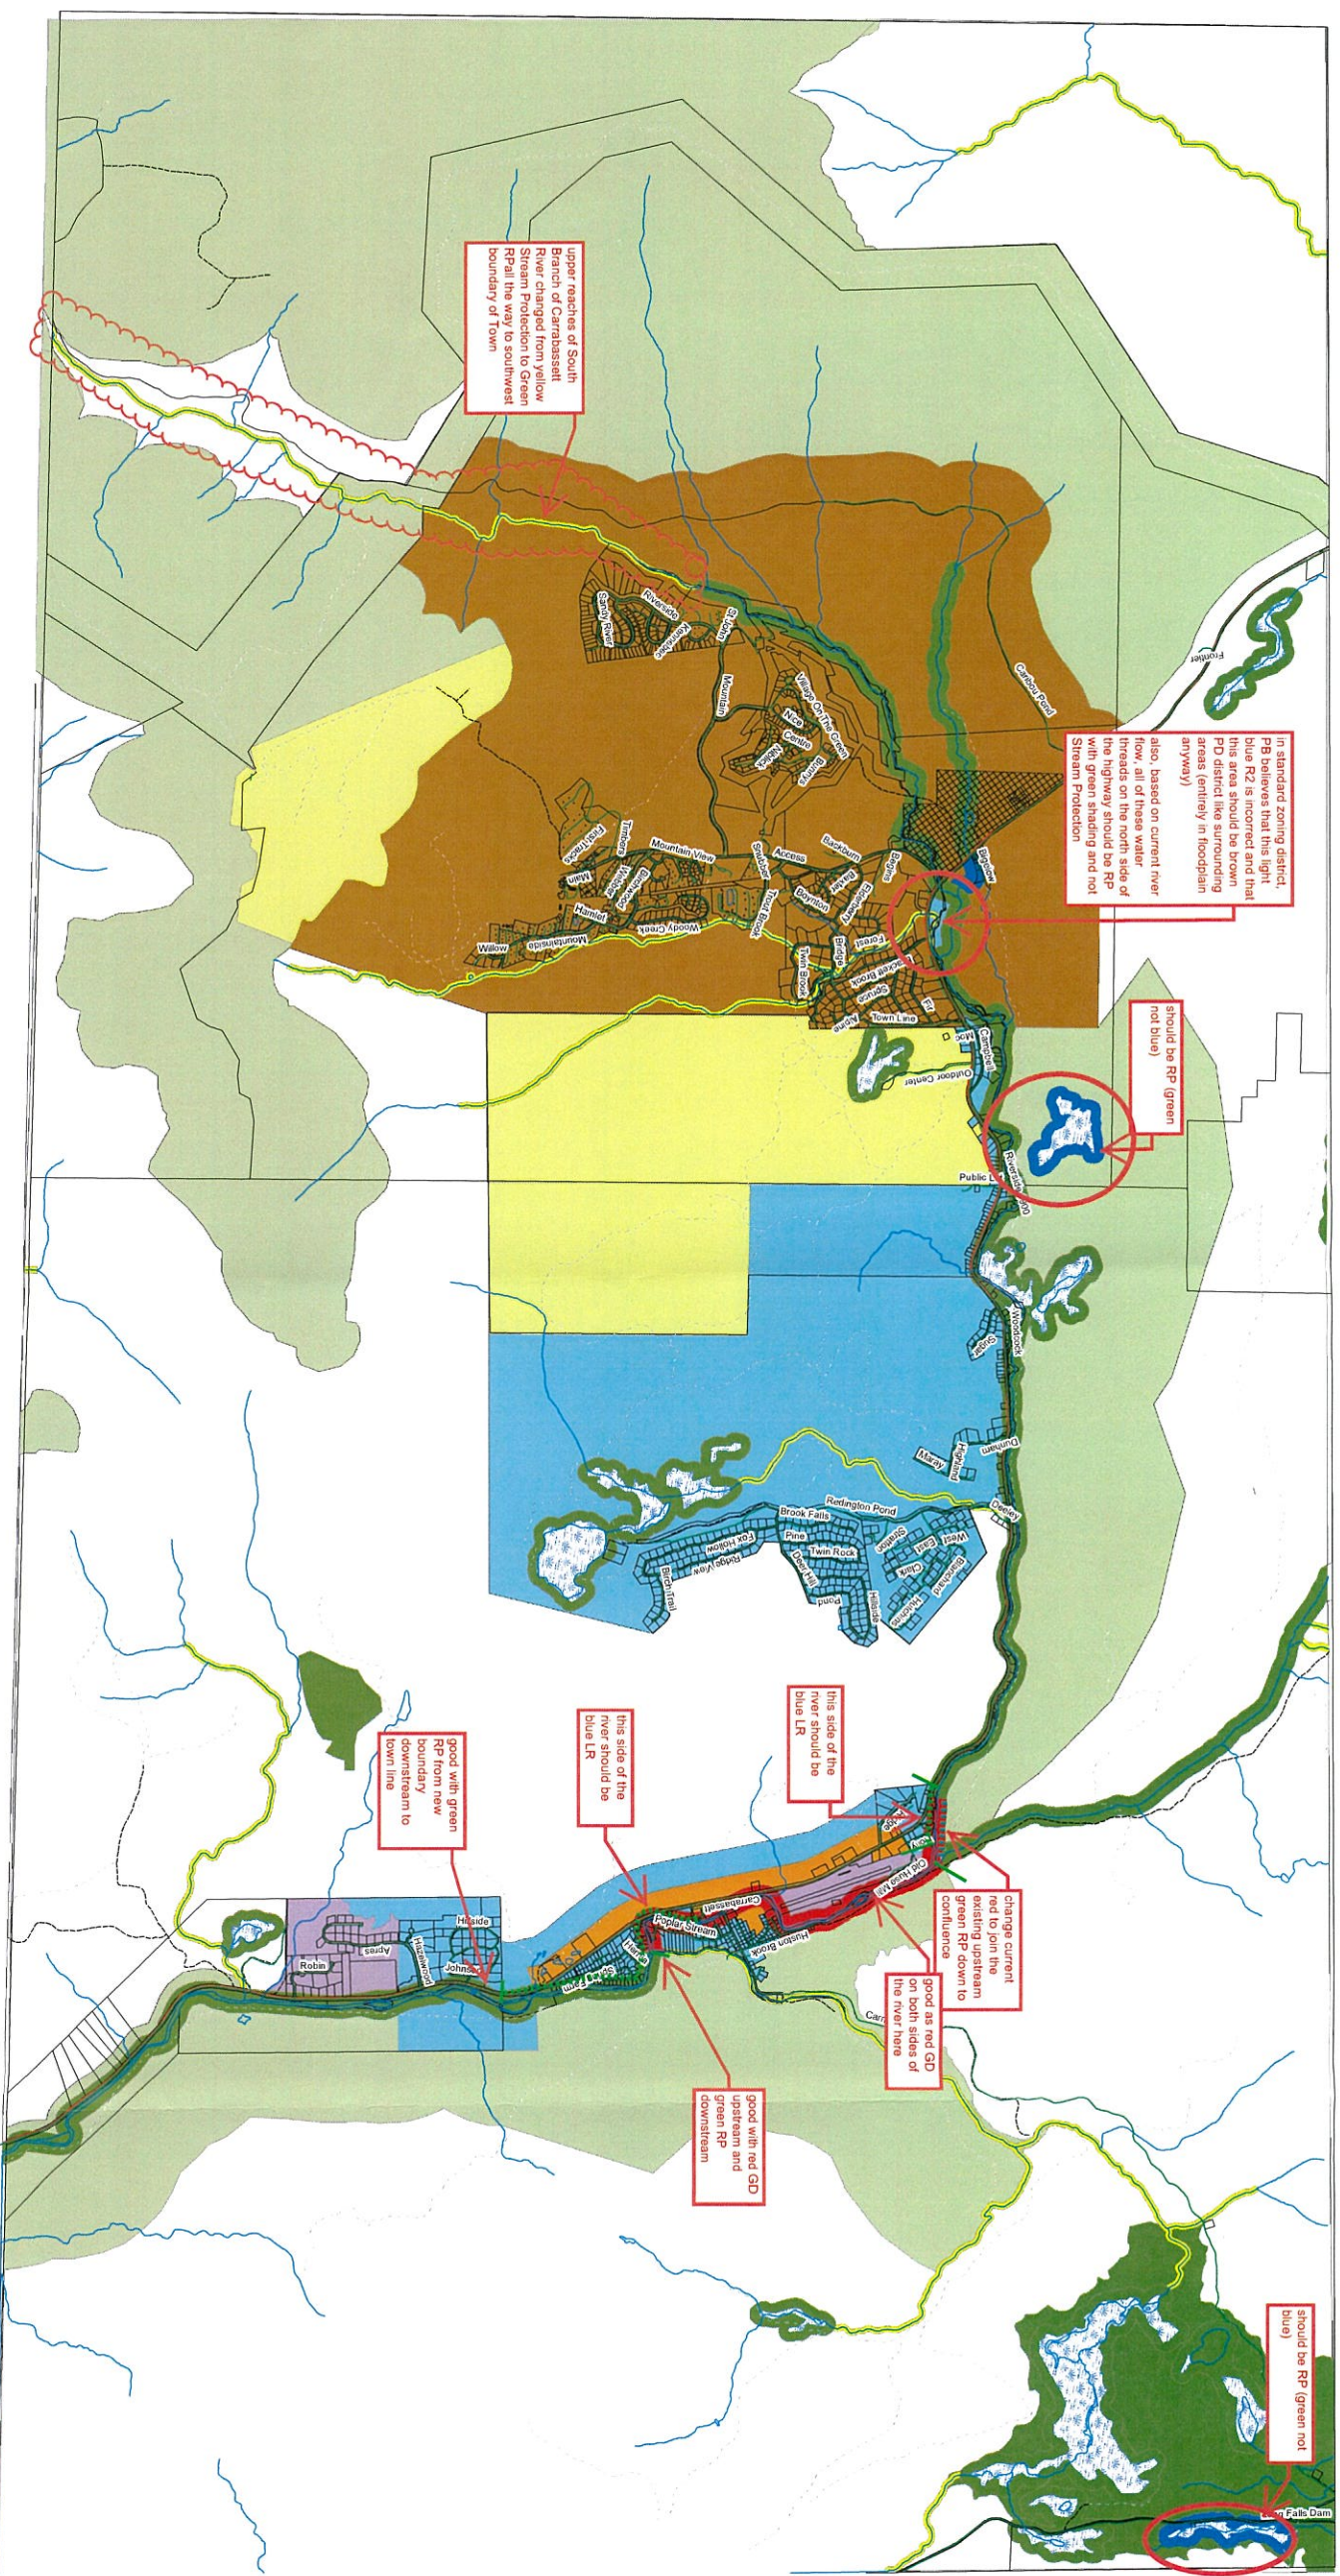

Shoreland Zoning	Zoning
█ General Development (GD)	█ Valley Center (VC)
█ Limited Residential (LR)	█ Conservation (C)
█ Resource Protection (RP)	█ Light Industry (LI)
█ Stream Protection (SP)	█ Medium-Density Residential (R-2)
█ Wetland (NRP mapped)	█ Recreation Park (REC)
	█ ~~Resource Protection (RP)~~
	█ Rural Residential (R-1)
	█ Planned Development (PD-A)
	█ Planned Development (PD-B)

Zoning Map

with Shoreland Zoning Districts

Carrabassett Valley, Maine

2023

DRAFT MARKUP 745am 11/28/2023 - CAP

Revised June 28, 2019 based on previously approved Zoning Changes through Town of Carrabassett Valley's Annual Town Meeting, March, 13, 2019.

Official copy of Town Zoning Map is available at the Town Office upon request.

Document Path: G:\Data\Final\TOWN\Carrabassett Valley\Planning\CV_Zoning_D_2023.mxd